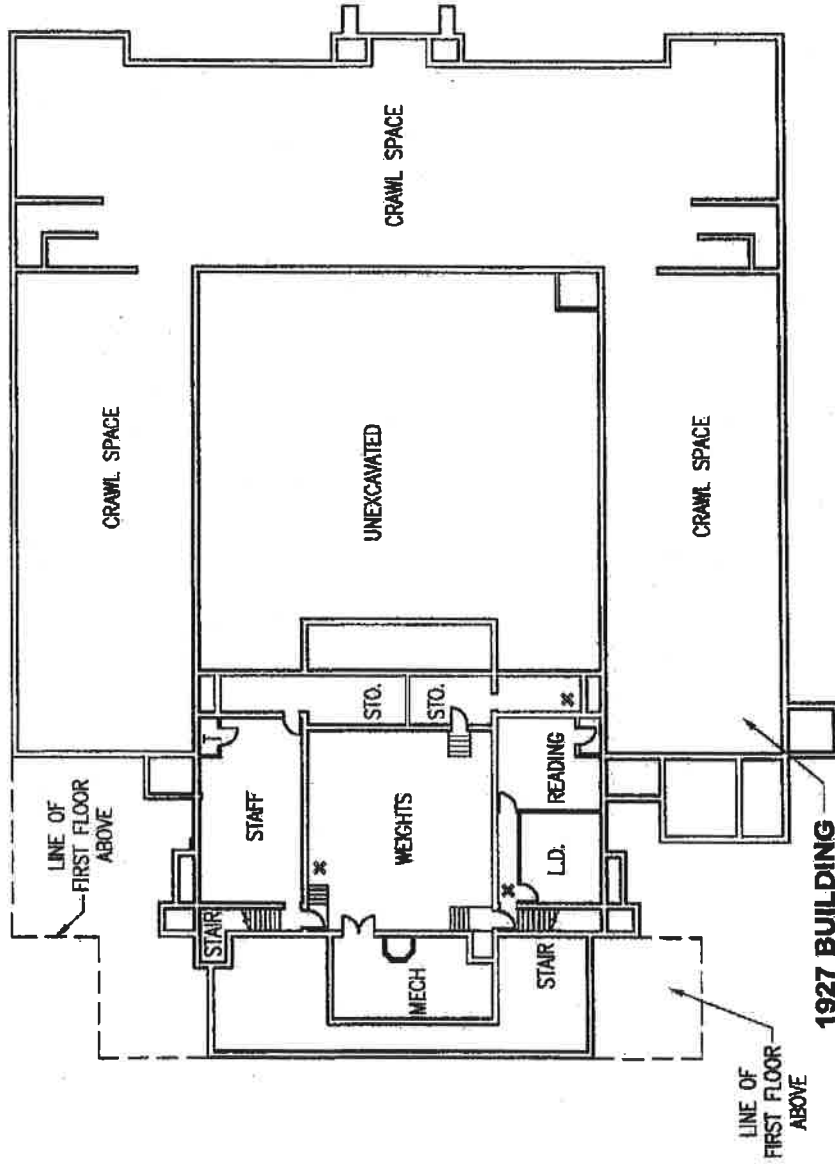

LEGEND

- EXIT DOOR NUMBER
- CCTV CAMERA (DIRECTIONAL)
- GAS SHUT-OFF
- ELECTRIC SHUT-OFF
- WATER SHUT-OFF
- CABLE/INTERNET/PHONE
- FIRE HYDRANT
- ALARM PANEL
- ROOF HATCH
- UNDERGROUND ACCESS POINT
- ELEVATOR
- ELEVATOR MACHINE ROOM
- BACK-UP GENERATOR
- FIRE EXTINGUISHER
- KNOX BOX
- STAGE
- SHOWER

- GS
- ES
- WS
- CIP
- FH
- AP
- RH
- UJAP
- EL
- EMR
- BUG
- X
- KB
- ST
- SH

NORTH

Wellsburg Middle School – Basement

Not to Scale