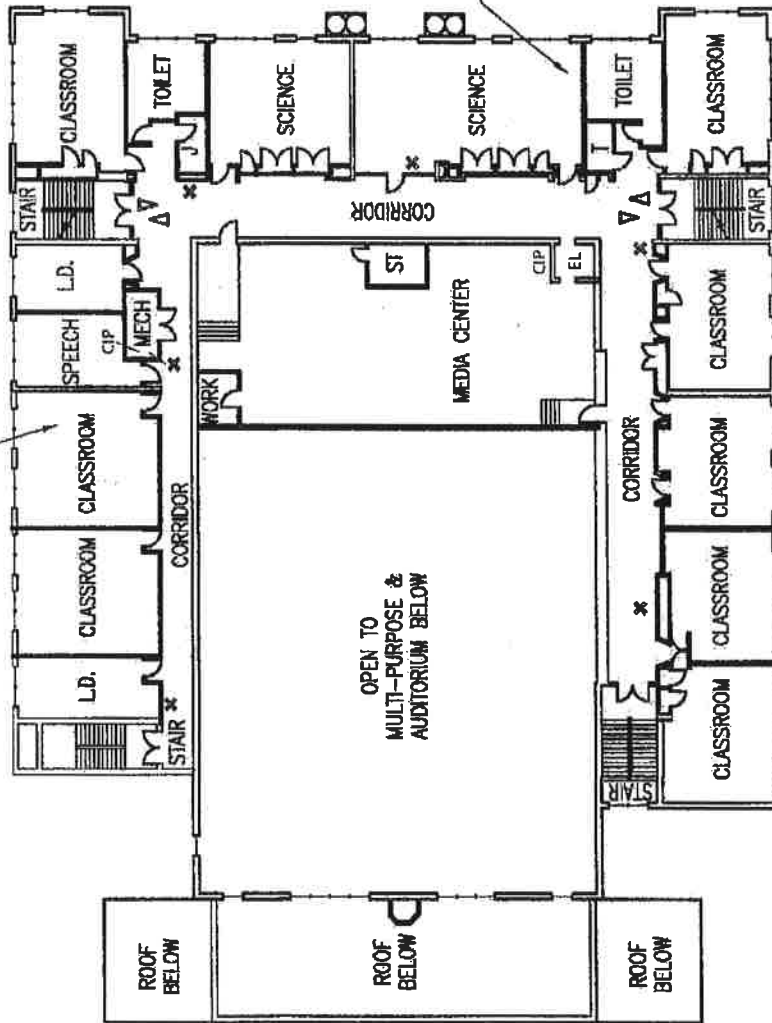

LEGEND

- ◻ EXIT DOOR NUMBER
- ◻ CCTV CAMERA (DIRECTIONAL)
- GS GAS SHUT-OFF
- ES ELECTRIC SHUT-OFF
- WS WATER SHUT-OFF
- CIP CABLE/INTERNET/PHONE
- FH FIRE HYDRANT
- AP ALARM PANEL
- RH ROOF HATCH
- UAP UNDERGROUND ACCESS POINT
- EL ELEVATOR
- EMR ELEVATOR MACHINE ROOM
- BUG BACK-UP GENERATOR
- X FIRE EXTINGUISHER
- KB KNIX BOX
- ST STAGE
- SH SHOWER

1999 ADDITION

1927 BUILDING

NORTH

Wellsburg Middle School – Second Floor

Not to Scale