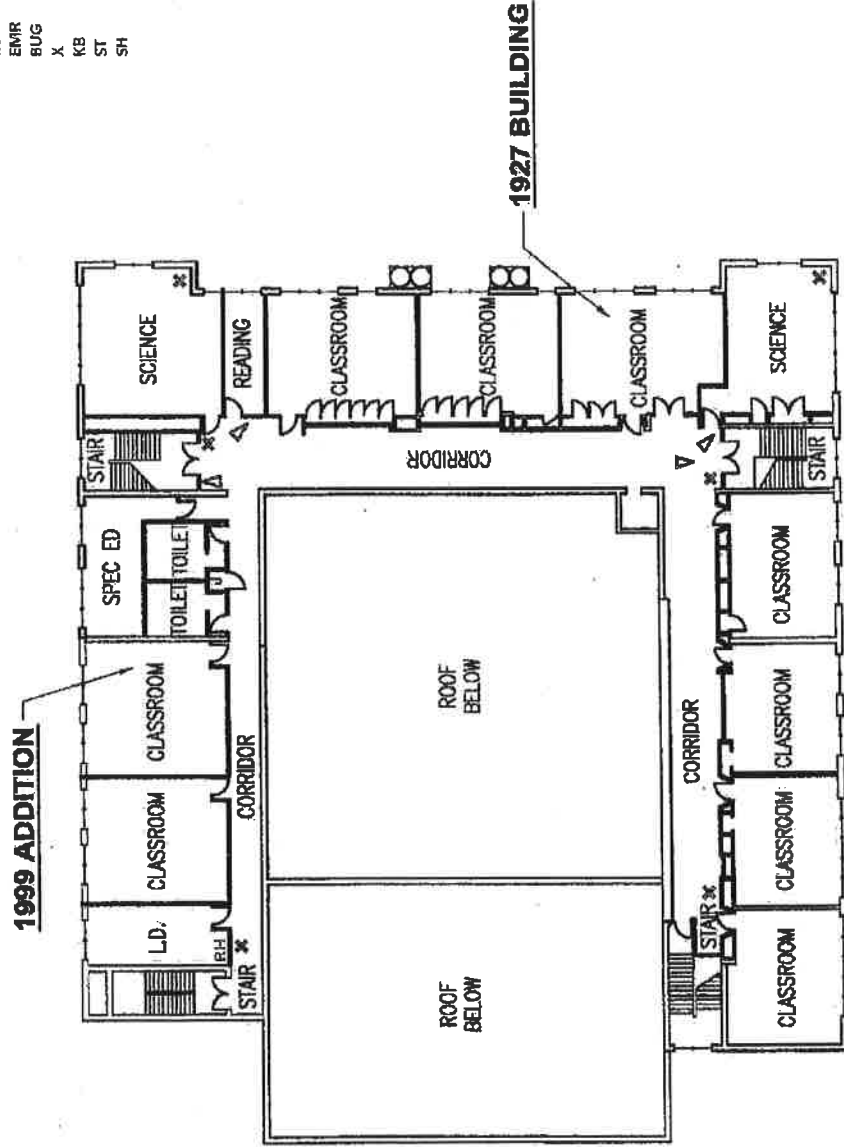

Wellsburg Middle School

1447 Main Street
Wellsburg, WV

Football Field

View from the 3rd floor

Southwest corner of the building

South end of the property

LEGEND

- EXIT DOOR NUMBER
- CCTV CAMERA (DIRECTIONAL)
- GS GAS SHUT-OFF
- ES ELECTRIC SHUT-OFF
- WS WATER SHUT-OFF
- CIP CABLE/INTERNET/PHONE
- FH FIRE HYDRANT
- AP ALARM PANEL
- RH ROOF HATCH
- UAP UNDERGROUND ACCESS POINT
- EL ELEVATOR
- EMIR ELEVATOR MACHINE ROOM
- BUG BACK-UP GENERATOR
- X FIRE EXTINGUISHER
- KB KNOX BOX
- ST STAGE
- SH SHOWER