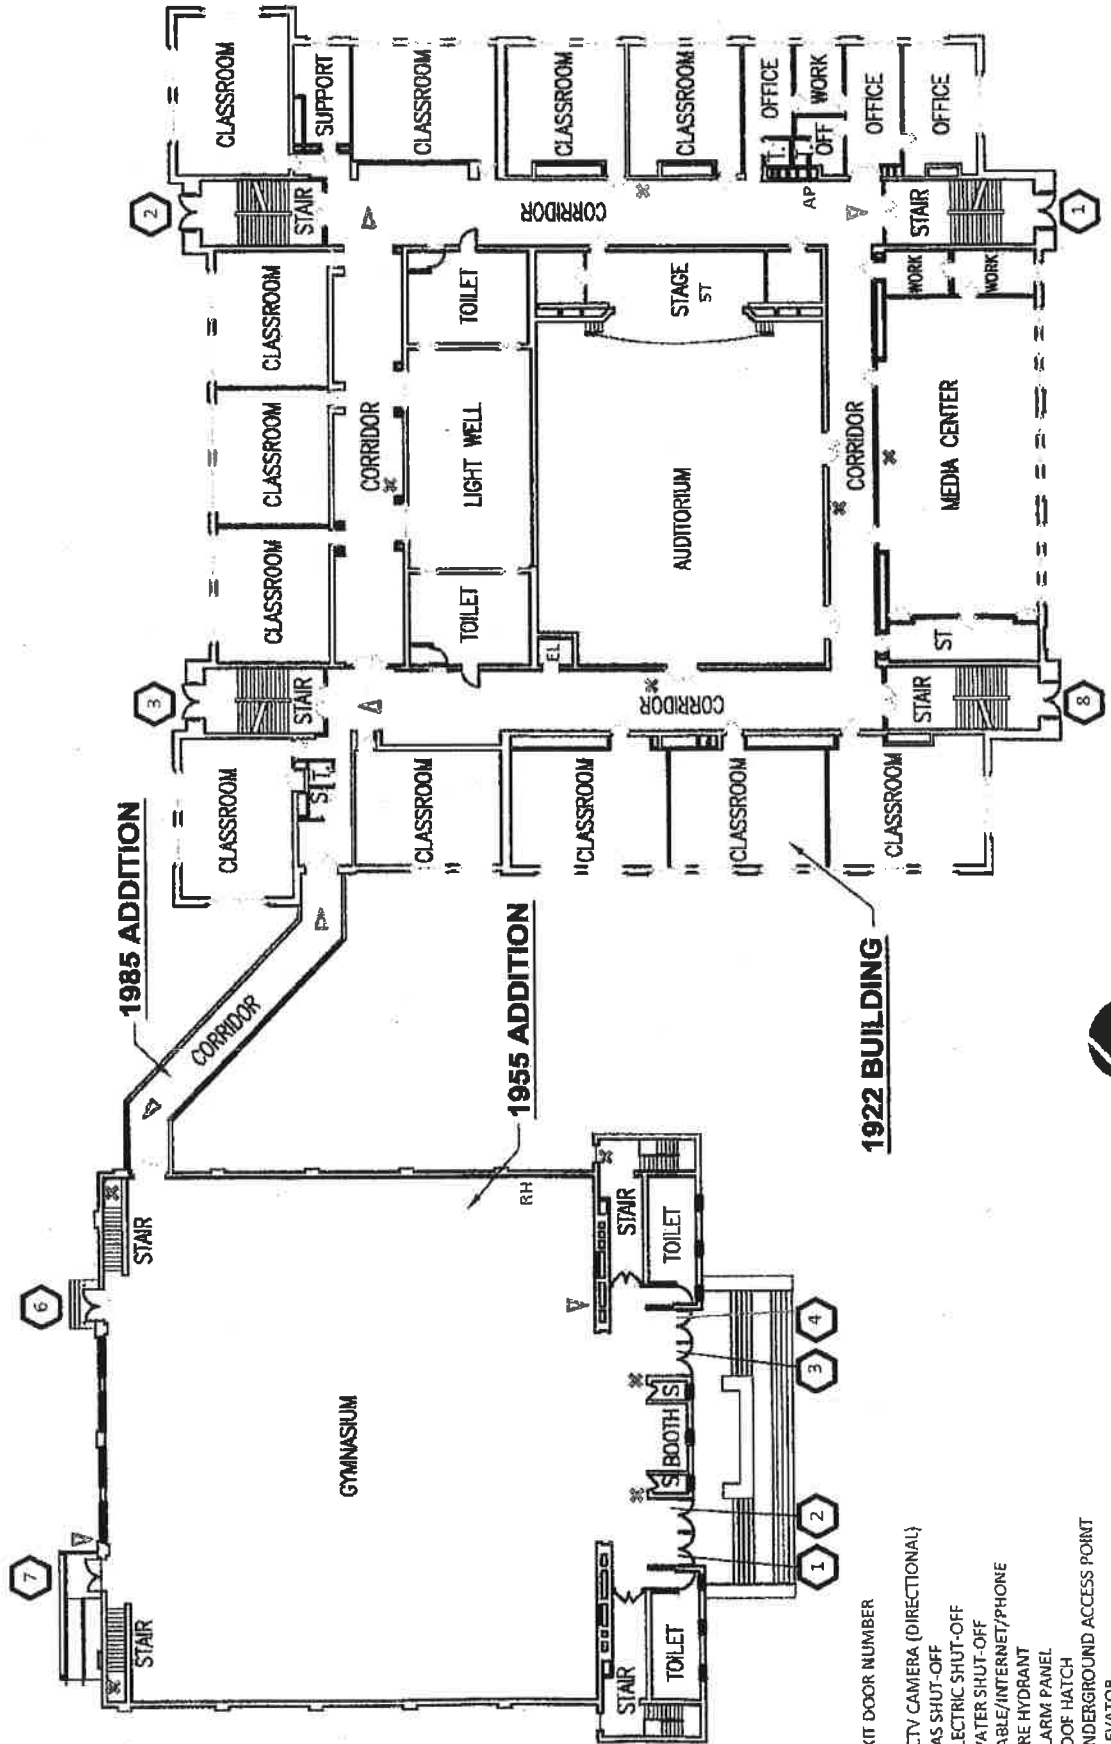

Follansbee Middle School

1400 Main Street
Follansbee, WV

South side of the building

Back view of building and field house

Front view of fieldhouse

Football field

FH

Follansbee Middle School - First Floor

Not to Scale

F.C. SMITH

LEGEND

- ◯ EXIT DOOR NUMBER
- ◻ CCTV CAMERA (DIRECTIONAL)
- GS GAS SHUT-OFF
- ES ELECTRIC SHUT-OFF
- WS WATER SHUT-OFF
- CIP CABLE/INTERNET/PHONE
- FH FIRE HYDRANT
- AP ALARM PANEL
- RH ROOF HATCH
- UAP UNDERGROUND ACCESS POINT
- EL ELEVATOR
- EMR ELEVATOR MACHINE ROOM
- BUG BACK-UP GENERATOR
- X FIRE EXTINGUISHER
- KB KNOX BOX
- ST STAGE
- SH SHOWER