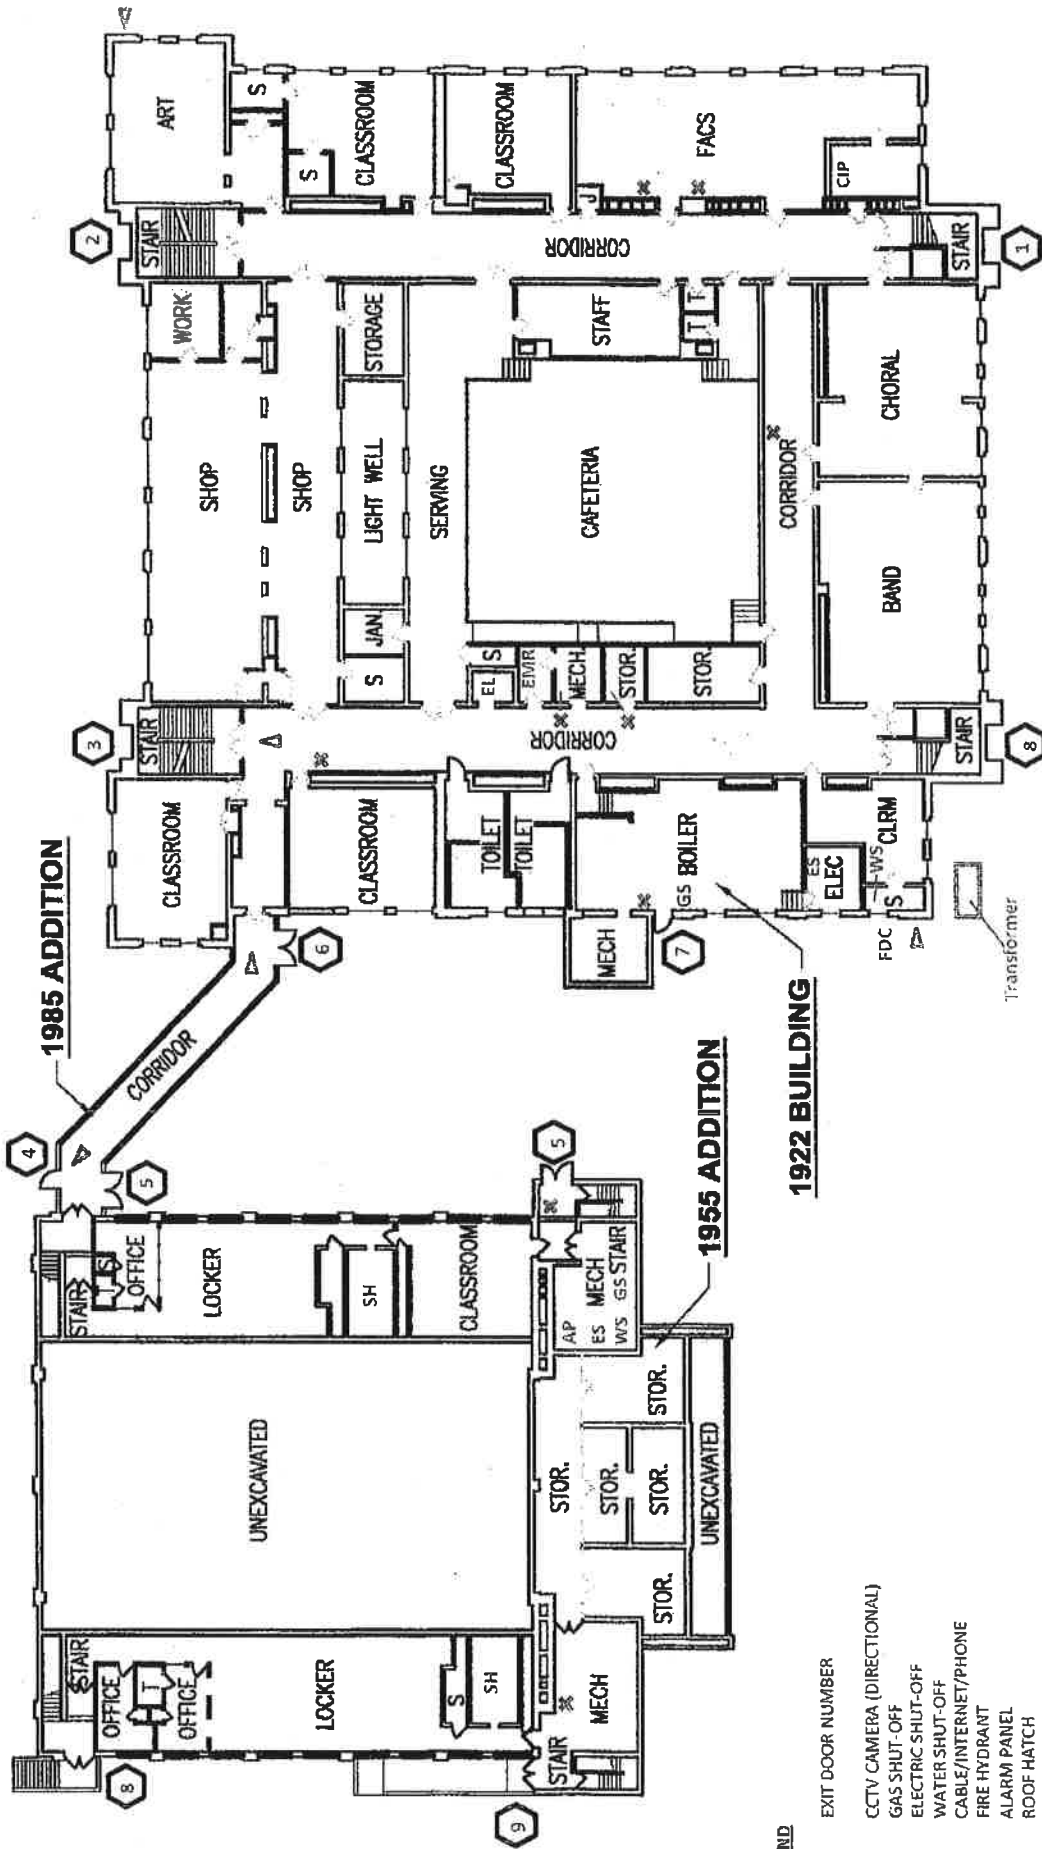

Follansbee Middle School

1400 Main Street
Follansbee, WV

South side of the building

Back view of building and field house

Front view of fieldhouse

Football field

FH

Follansbee Middle School - First Floor

Not to Scale

F.C. SMITH

LEGEND

- ◯ EXIT DOOR NUMBER
- ◻ CCTV CAMERA (DIRECTIONAL)
- GS GAS SHUT-OFF
- ES ELECTRIC SHUT-OFF
- WS WATER SHUT-OFF
- CIP CABLE/INTERNET/PHONE
- FH FIRE HYDRANT
- AP ALARM PANEL
- RH ROOF HATCH
- UAP UNDERGROUND ACCESS POINT
- EL ELEVATOR
- EMR ELEVATOR MACHINE ROOM
- BUG BACK-UP GENERATOR
- X FIRE EXTINGUISHER
- KB KNOX BOX
- ST STAGE
- SH SHOWER