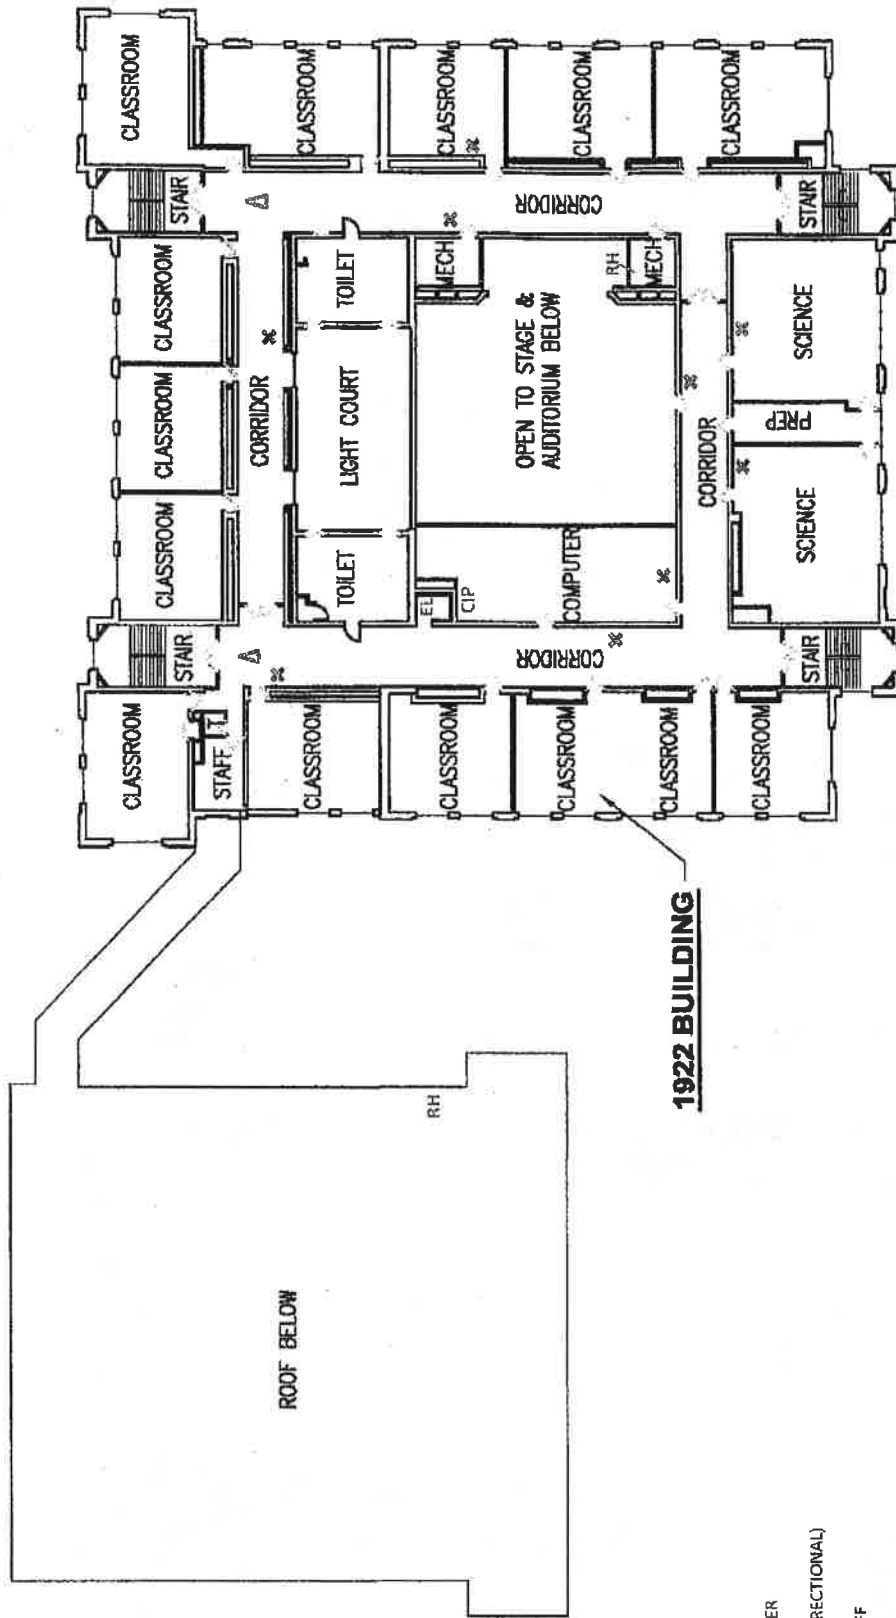

1922 BUILDING

Follansbee Middle School – Third Floor

Not to Scale

LEGEND

- EXIT DOOR NUMBER
- CCTV CAMERA (DIRECTIONAL)
- GAS SHUT-OFF
- ELECTRIC SHUT-OFF
- WATER SHUT-OFF
- CABLE/INTERNET/PHONE
- FIRE HYDRANT
- ALARM PANEL
- ROOF HATCH
- UNDERGROUND ACCESS POINT
- ELEVATOR
- ELEVATOR MACHINE ROOM
- BACK-UP GENERATOR
- BUG
- FIRE EXTINGUISHER
- X
- KB
- ST
- SH